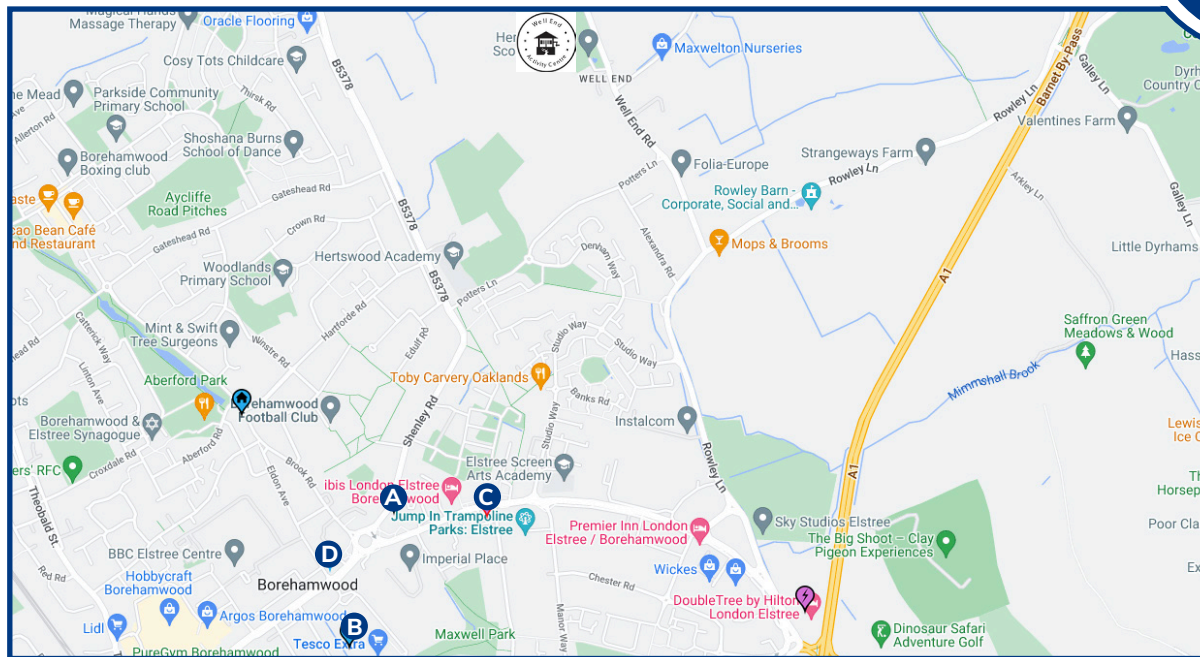

# PUBLIC CAR CHARGERS NEAR WELL END ACTIVITY CENTRE

## 7kw Chargers

- A) HERTSMERE BOROUGH COUNCIL, WD6 1WA
- B) TESCO EXTRA, WD6 1JG (+50kw charger)

## 50kw Chargers

- C) SHELL RECHARGE ELSTREE WAY, WD6 1LB
- D) MCDONALDS BOREHAMWOOD, WD6 1TE

This is to be used as a guide only. Please ensure when arriving at any of these destinations, check the parking terms and conditions